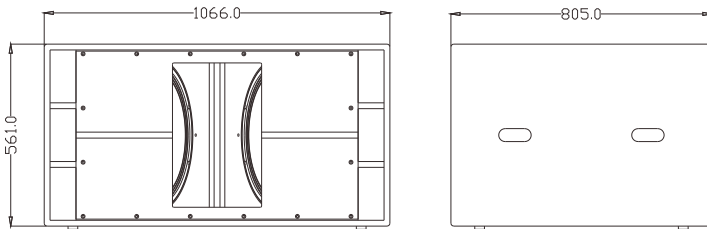

KRseries KR218B

Sub-woofer System

The **KR218B** is a double 18" low frequency enclosure. Provides deep and punchy bass suitable for all club applications as part of the KR series.

KR218B是一款双18"超低音箱。采用两只18"100芯超低音单元，带通式箱体设计，箱体采用多层复合夹板，特殊喷涂制作。

CONFIGURATION

FEATURES

- High quality plywood with special environmental protection paint
- Bandpass dual 18"(460mm) sub-bass
- High temperature 4"(100mm) voice coil
- High power output
- Good used for KTV, entertainment venues, hotels, moving performance, multi-purpose hall and band

产品特征

- 高质量单元配置，高强度夹板箱体
- 带通式设计，低音浑厚自然
- 超长品质保证期：品质与信心的保证

适用范围

- 用于有超低音重放需求的高级卡拉OK包房、慢摇吧
- 多功能厅、高级酒店会所
- 流动商演、乐队扩声

FREQUENCY RESPONSE(-3dB)	35Hz-150Hz
DRIVERS	2× 18"(460mm)/4"voice coil LF
RATED POWER	1200W RMS,4800W peak
SENSITIVITY	102dB 1watt/1 metre
MAXIMUM SPL	132dB continuous,138 dB peak
IMPEDANCE	4 ohms nominal
INPUT CONNECTORS	2× Speakon NL4
PACKAGE SIZE	1160mm× 925mm× 675mm
NET WEIGHT	87 kg/pc
GROSS WEIGHT	96 kg/pc