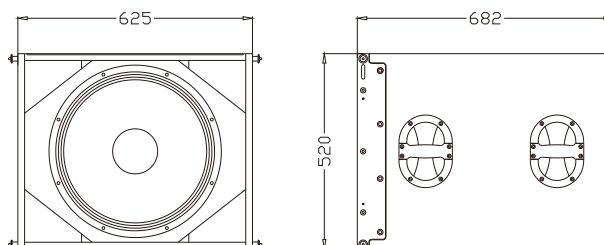

产品特点

- 高品质单元配置，直射倒相式箱体结构设计，音质丰满且有力
- 多种组合使用方式：可吊挂、堆码，安装快捷、安全

适用范围

- 剧院、音乐厅、多功能厅、报告厅、礼堂、体育场馆
- 酒吧、LIVEHOUSE
- 流动演出

DLA118W is a single 18" subwoofer. It features 1x18" 100mm voice coil woofer, bass-reflex design, three-point hanging system matched with DLA410, can be hung and stacked to improve the low frequency performance of the system. The cabinet is made of multilayer composite plywood with wear-resistant polyurea paint. DLA118WA is an active subwoofer with one channel digital amplifier with DSP to match with DLA410A.

DLA118W是一款单18"超低音箱。直射倒相式箱体结构设计，三点吊挂系统与DLA410配合，可吊挂、可堆码，以提升系统低频表现，单元配置：1只18" 100芯低音单元，箱体采用多层复合夹板，耐磨聚脲喷涂。DLA118WA是一款单通道D类带DSP的有源音箱与DLA410A配合使用。

CONFIGURATION

MODEL

FREQUENCY RESPONSE(-3dB)

DRIVERS

RATED POWER

SENSITIVITY

MAXIMUM SPL

IMPEDANCE

INPUT CONNECTORS

PACKAGE SIZE

NET WEIGHT

GROSS WEIGHT

DLA118W