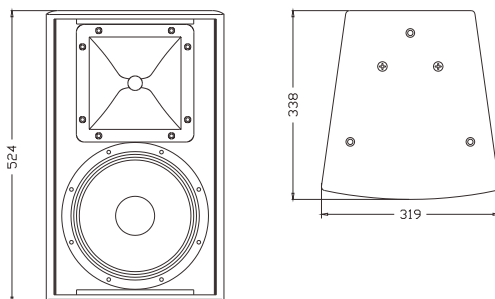

CONFIGURATION