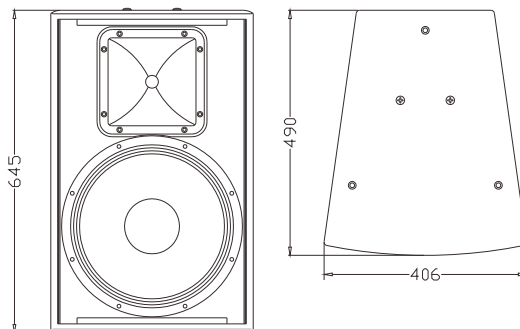

CONFIGURATION