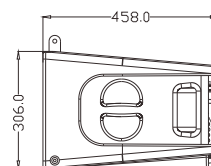

CONFIGURATION

PLA410+PLA212B