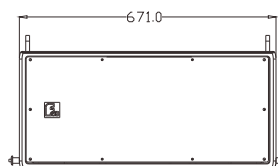

CONFIGURATION

PLA410+PLA212B