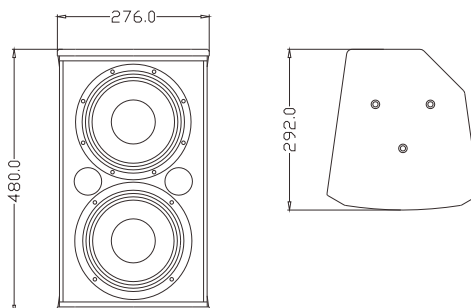

CONFIGURATION