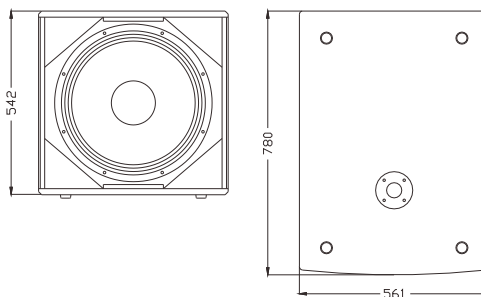

CONFIGURATION

MODEL

FREQUENCY RESPONSE(-3dB)

DRIVERS

RATED POWER

SENSITIVITY

MAXIMUM SPL

IMPEDANCE

INPUT CONNECTORS

PACKAGE SIZE

NET WEIGHT

GROSS WEIGHT

U118W

35Hz-300Hz

1×18"(460mm)/4"voice coil LF

600W RMS,2400W peak

100dB 1watt/1meter

128dB continuous,134dB peak

8 ohms nominal

2×Speakon NL4

880mm×660mm×655mm

40 kg/pc

48 kg/pc

U118WA

35Hz-300Hz

1×18"(460mm)/4"voice coil LF

1200W/4Ω

--

128dB continuous,134dB peak

-

INPUT TYPE: Balanced Differential line

880mm×660mm×655mm

42 kg/pc

50 kg/pc